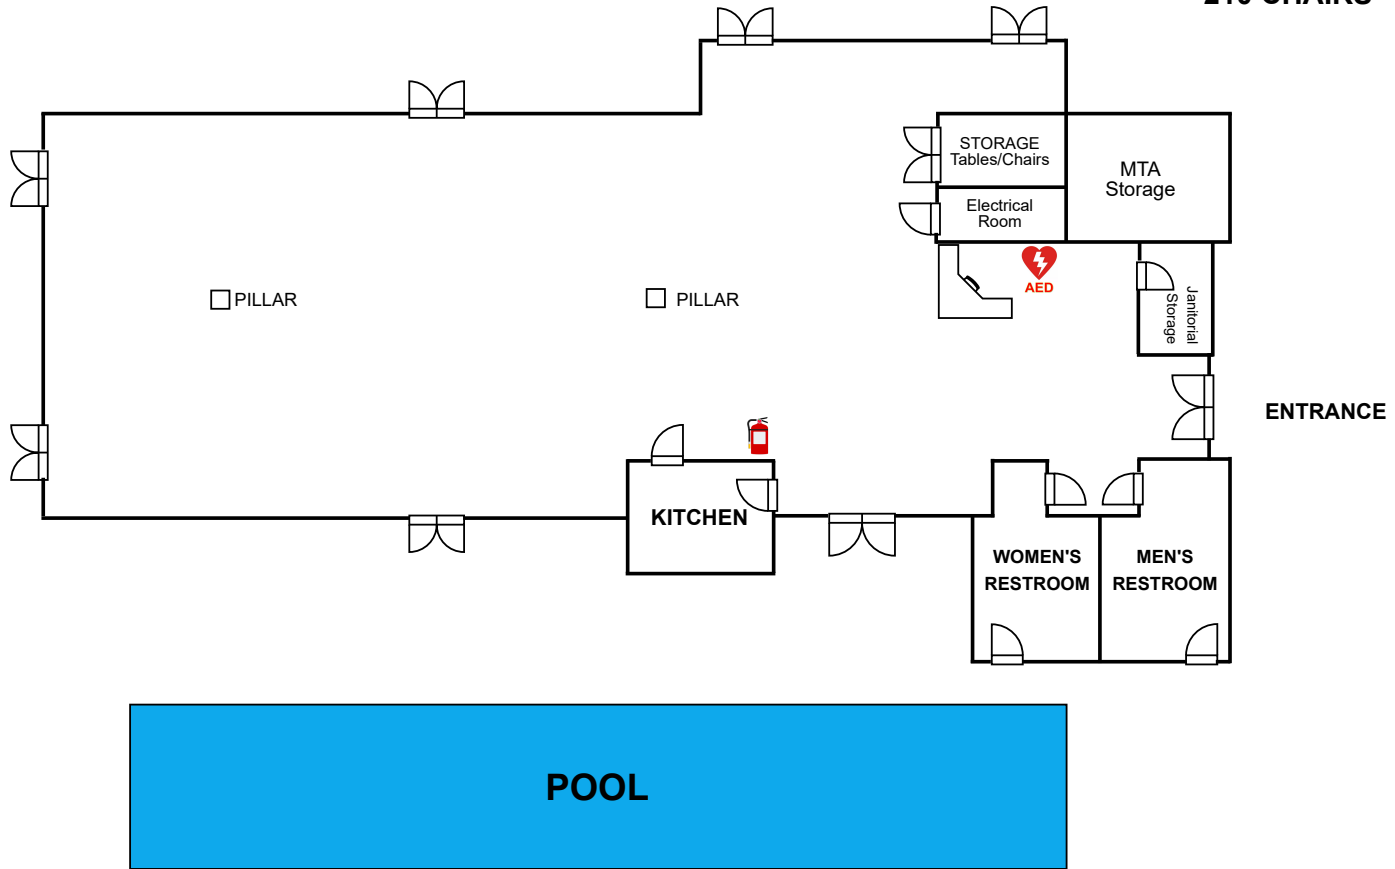

RECREATION CENTER 6

95-1010 Konaku Street
Phone: (808) 440-2606

MAXIMUM CAPACITY = 200 PEOPLE

PROVIDED:
40 RECTANGULAR TABLES (30" X 6')
210 CHAIRS

BOUNCERS

Bouncers are allowed on the grass. Stakes are prohibited, but the bouncer must be weighed down by weights or sandbags. Generators must be kept outside.